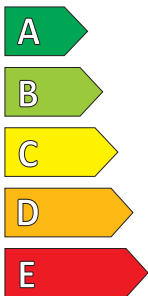

Product Information Sheet

Delegated Regulation (EU) 2020/740

Supplier name or trademark	Hankook
Commercial name or trade designation	KInERgy ECO 2
Tyre type identifier	1017555
Tyre size designation	195/65R15
Load-capacity index	91
Speed category symbol	H
Fuel efficiency class	B
Wet grip class	B
External rolling noise class	B
External rolling noise value	70 dB
Severe snow tyre	No
Ice tyre	No
Date of start of production	42/20
Date of end of production	-
Load version	SL
Additional information	

ENERG

Hankook

1017555

195/65R15 91 H

C1

B

B