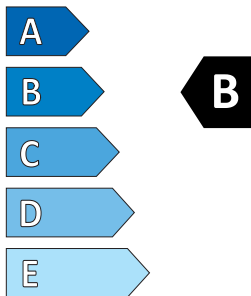

Product Information Sheet

Delegated Regulation (EU) 2020/740

Supplier name or trademark	Hankook
Commercial name or trade designation	KInERgy ECO 2
Tyre type identifier	1017555
Tyre size designation	195/65R15
Load-capacity index	91
Speed category symbol	H
Fuel efficiency class	B
Wet grip class	B
External rolling noise class	B
External rolling noise value	70 dB
Severe snow tyre	No
Ice tyre	No
Date of start of production	42/20
Date of end of production	-
Load version	SL
Additional information	

ENERG

Hankook

1017555

195/65R15 91 H

C1

B

B