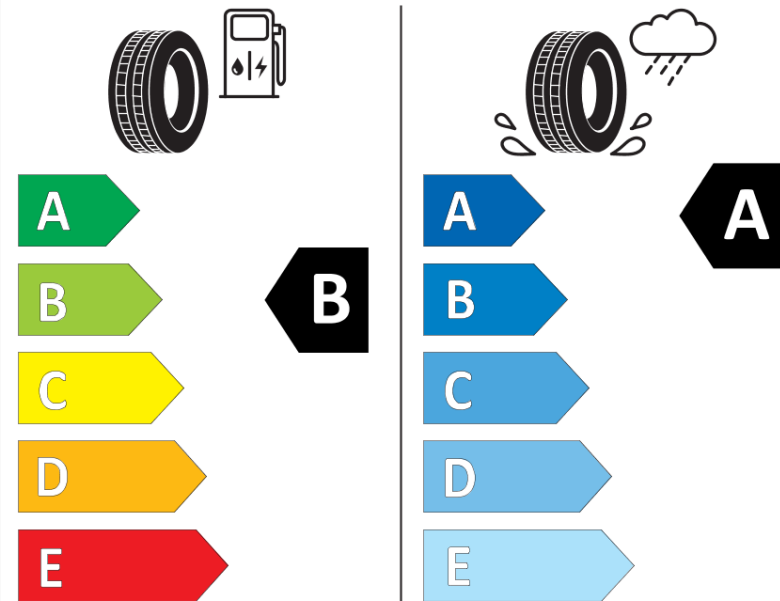

Product Information Sheet

Delegated Regulation (EU) 2020/740

Supplier name or trademark	MICHELIN
Commercial name or trade designation	PRIMACY 4 S2
Tyre type identifier	676065
Tyre size designation	225/45R17
Load-capacity index	91
Speed category symbol	W
Fuel efficiency class	B
Wet grip class	A
External rolling noise class	B
External rolling noise value	69
Severe snow tyre	No
Ice tyre	No
Date of start of production	30/18
Date of end of production	
Load version	SL
Additional information	225/45 R17 91W TL PRIMACY 4 S2 MI

ENERG

MICHELIN

676065

225/45R17 91 W

C1

2020/740