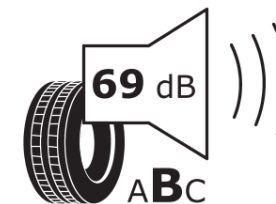

ENERG

MICHELIN

676065

225/45R17 91 W

C1